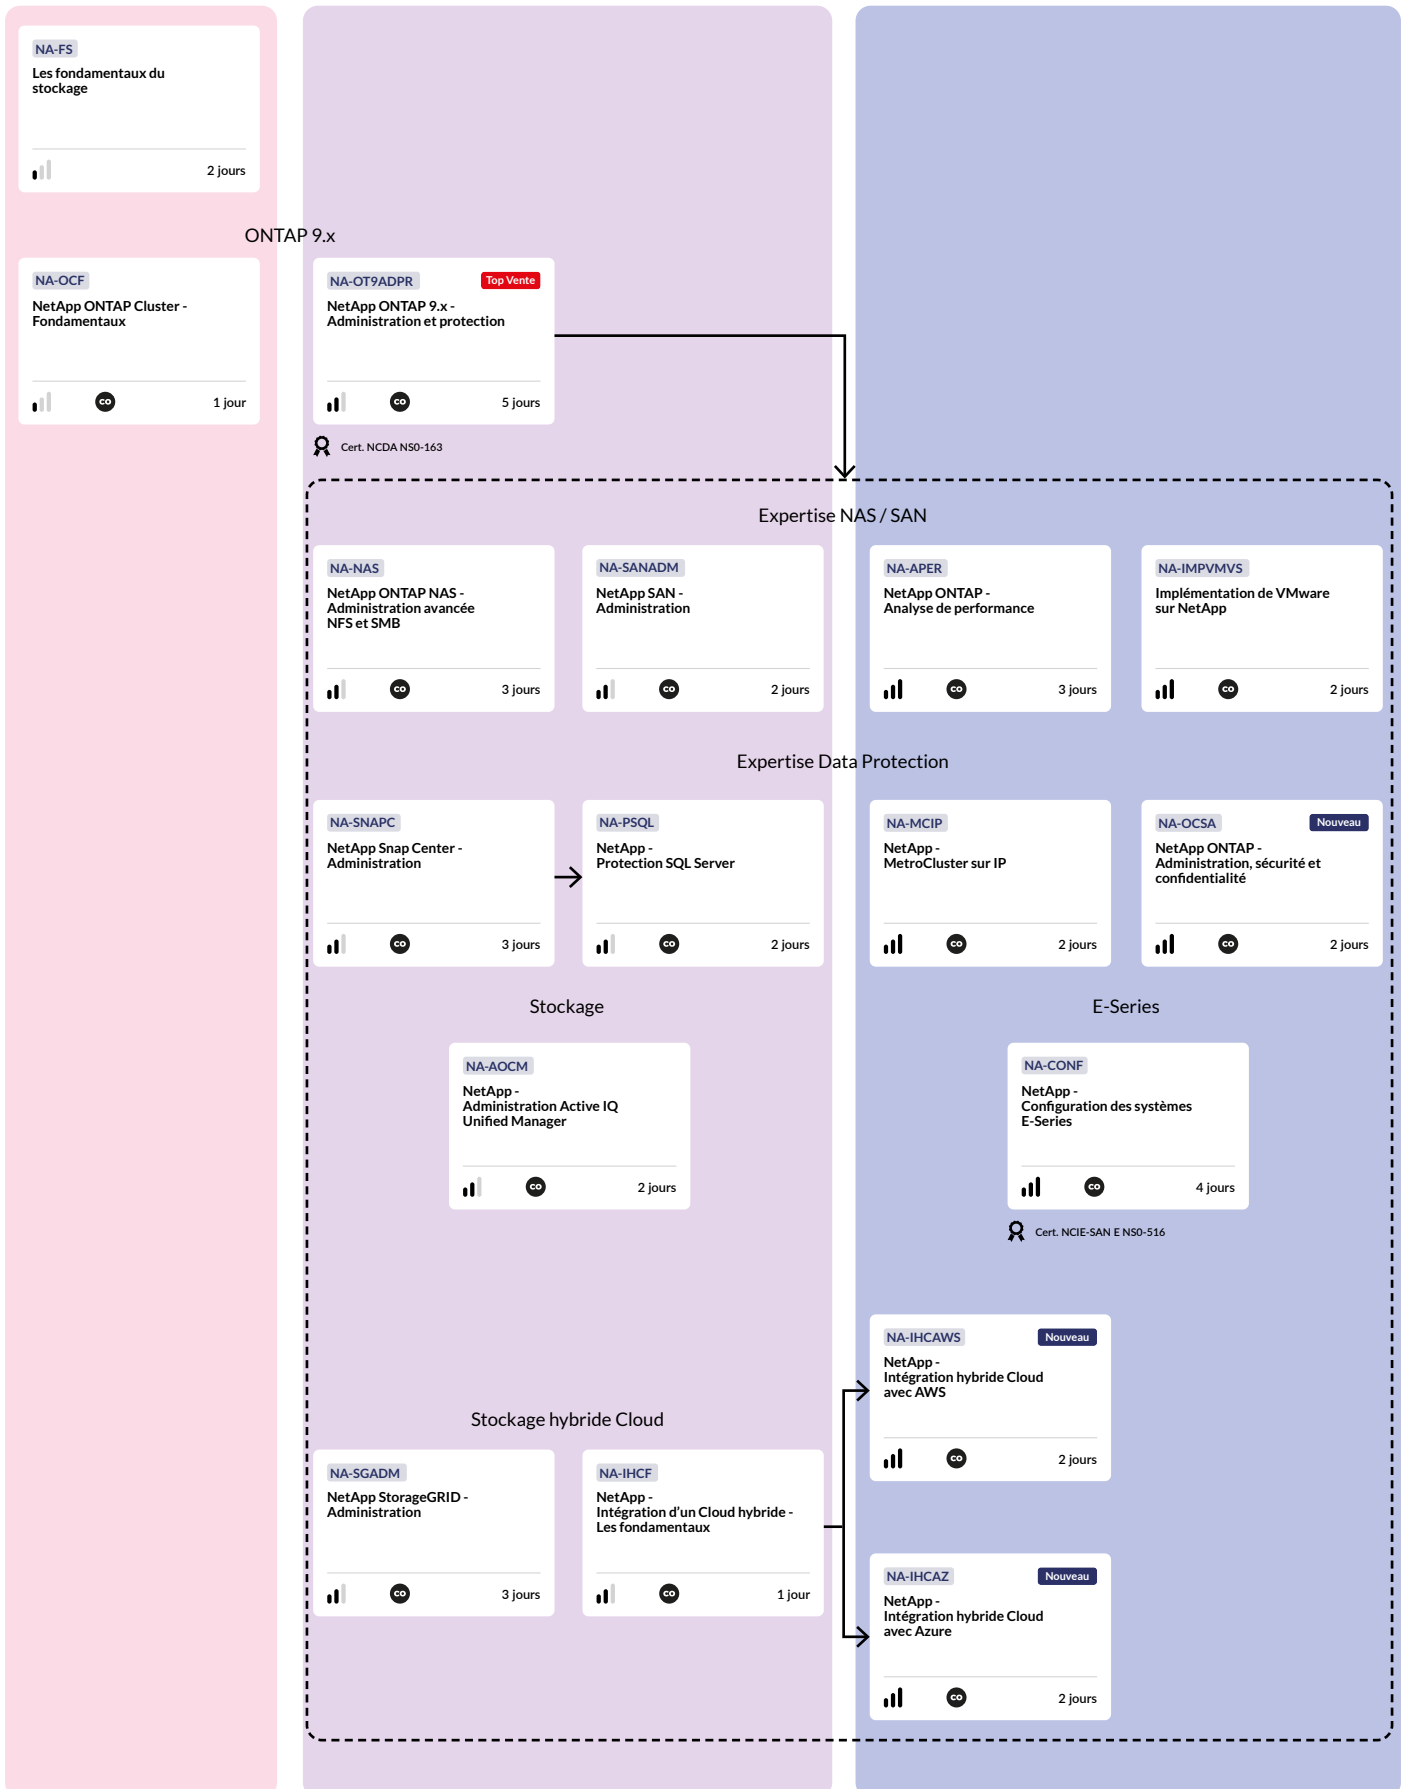

Veeam

**VEEAM12X** Nouveau  
Veeam Backup and Replication v12.1 - Configure, manage and recover  
4 jours  
Cert. VMCE

**VEEAM11-AV**  
Veeam Backup and Replication v11 - Architecture and Design  
2 jours  
Cert. VMCA  
Veeam Certified Architect

IBM Spectrum

**TS619G**  
IBM Storage Protect 8.1.12 - Implementation and Administration  
5 jours

Nutanix

**NUTA-AD**  
Nutanix - Enterprise Cloud Administration 6.x  
4 jours  
Cert. NCP-MCI

**NUTA-ADAV**  
Nutanix - Advanced Administration and Performance Management 6.x  
4 jours  
Cert. NCM-MCI

NetApp