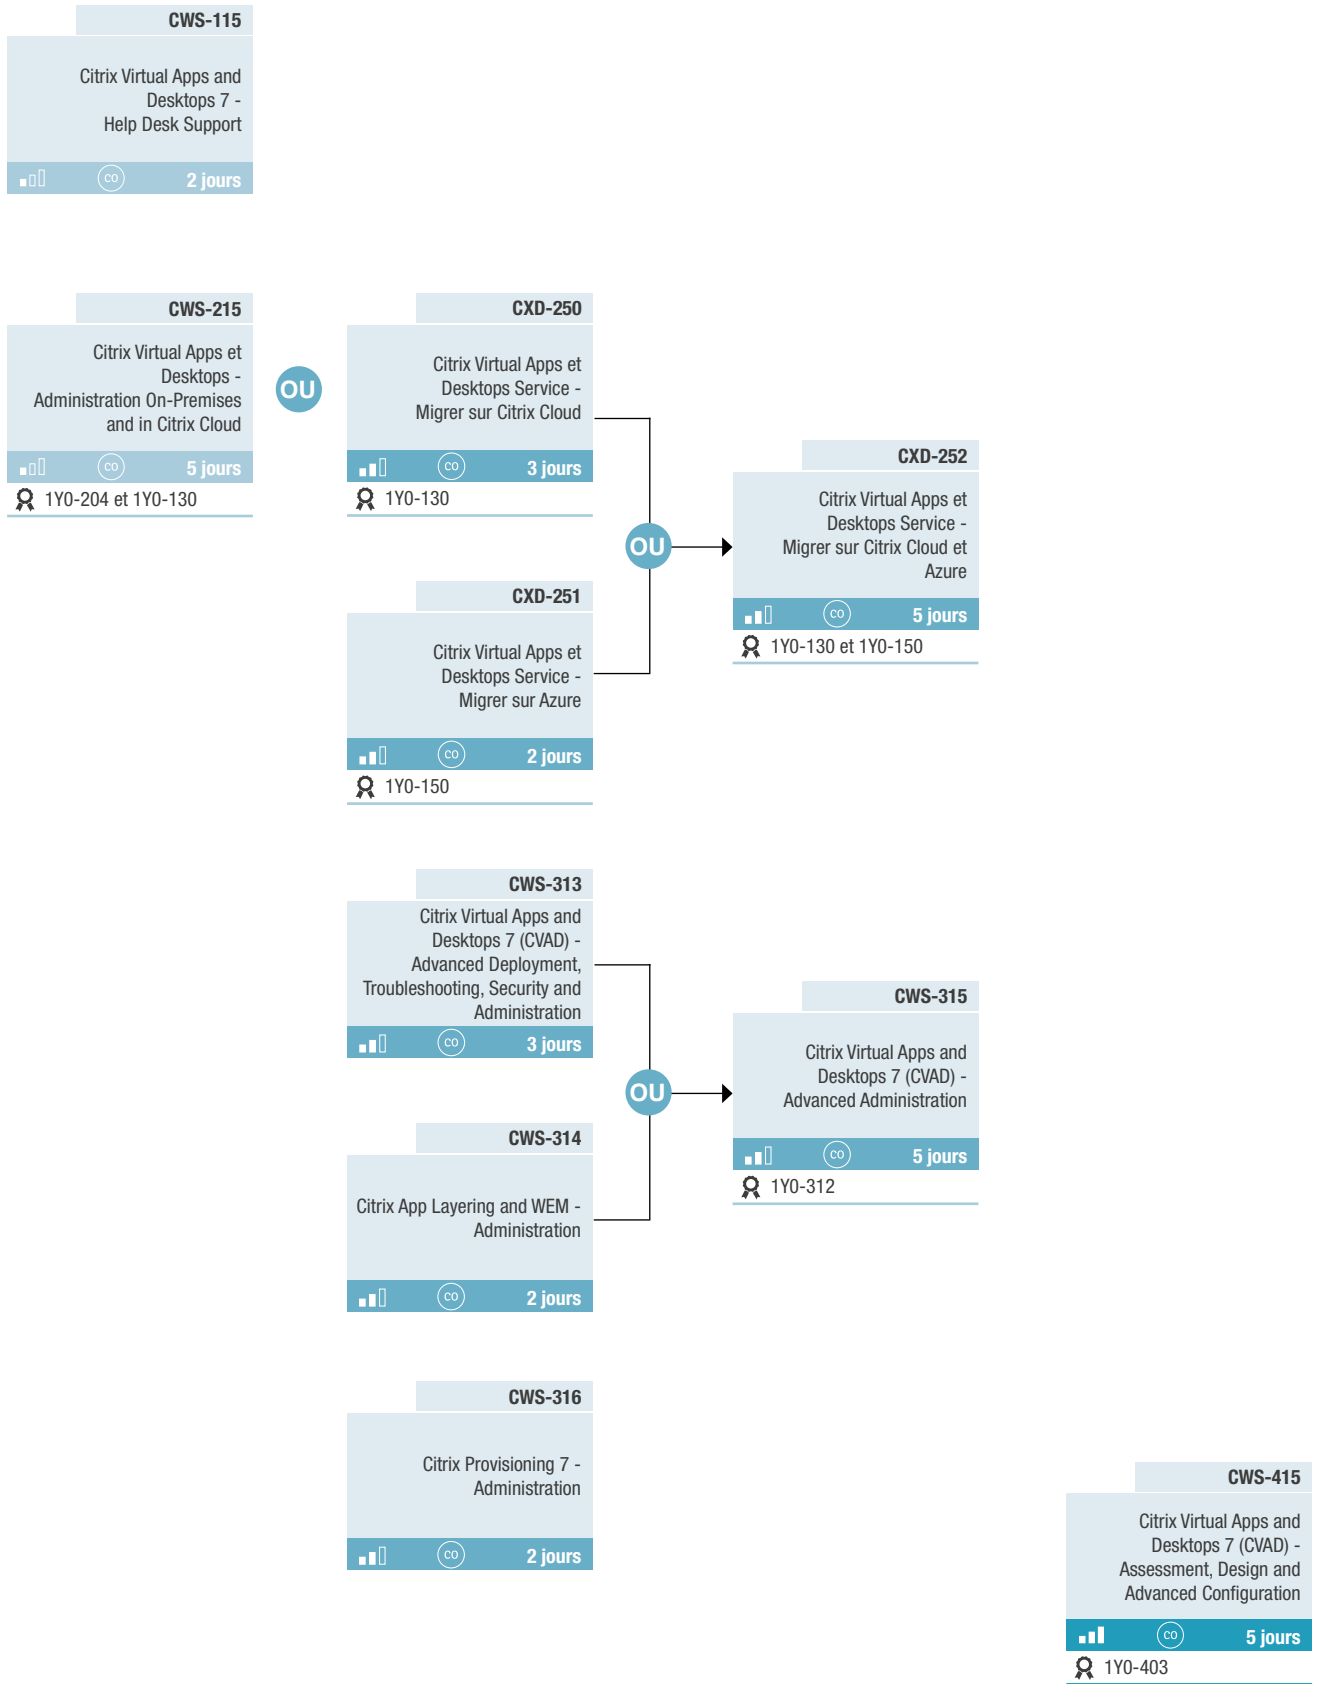

5 jours

VMware Cloud Foundation - VCF

Automatisation du cycle de vie

NEW EDU-VCFPM043

VMware Cloud Foundation - Planning, management, operations

5 jours

Citrix

Workspace

Citrix (suite)

App Delivery and Security

NEW CNS-227

Citrix ADC 13.x -
Deploy and Manage with
Citrix Gateway

CO 5 jours

1Y0-231

NEW CNS-225

Citrix ADC 13.x -
Deploy and Manage with
Traffic Management