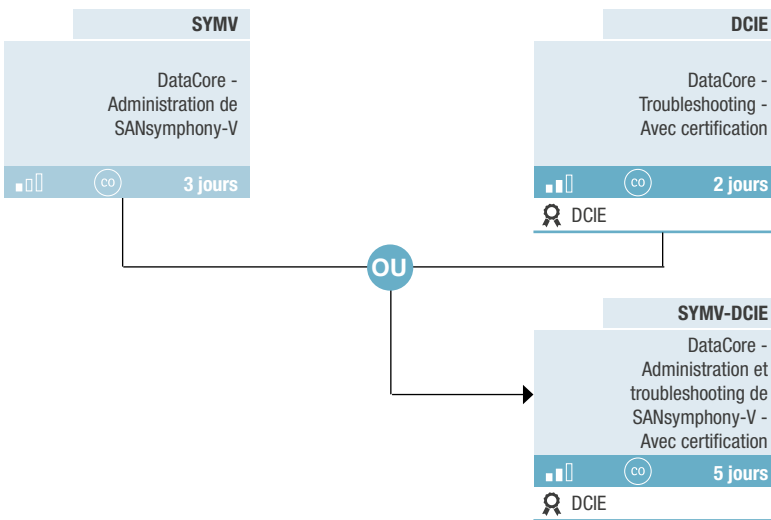

3 jours

E20-575

EMC-NWK

Dell EMC - Networker - Implementation and Management

5 jours

DES-3128

Nutanix

DataCore - Offre officielle

Ceph

NetApp

ONTAP 9.x

NS0-162 Certification NCDA ONTAP 9.x (NetApp Certified Data Administrator)

NetApp (suite)

Implémentation NAS

NA-NAS

ONTAP NAS -
Implémentation